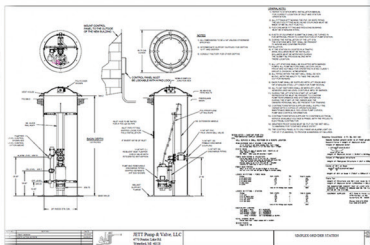

“ Michigan’s
Leading Fluid
Handling System
Professionals ”