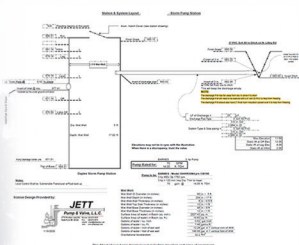

“ Michigan’s
Leading Fluid
Handling System
Professionals ”